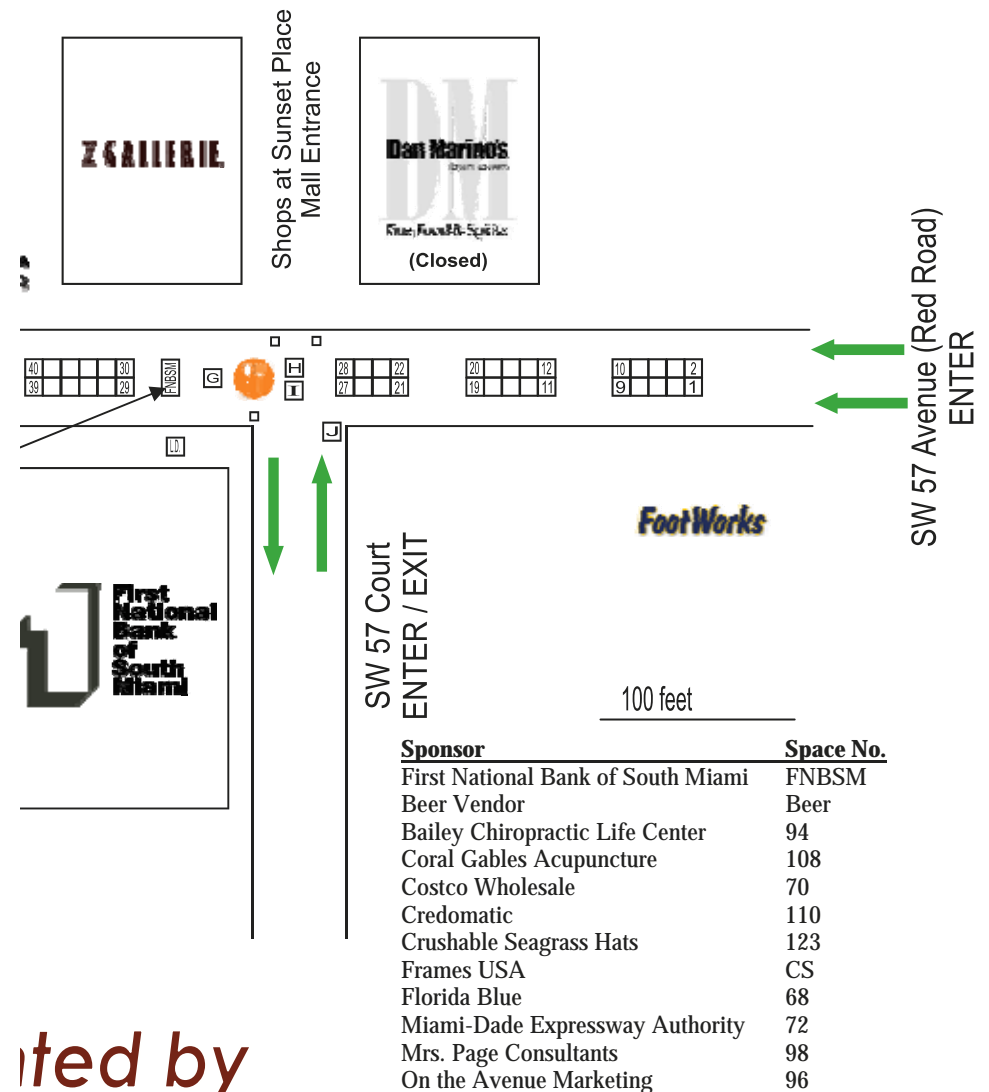

Annual South Miami Art Festival October 5-6, 2011

Hosted by
First National Bank of South Miami