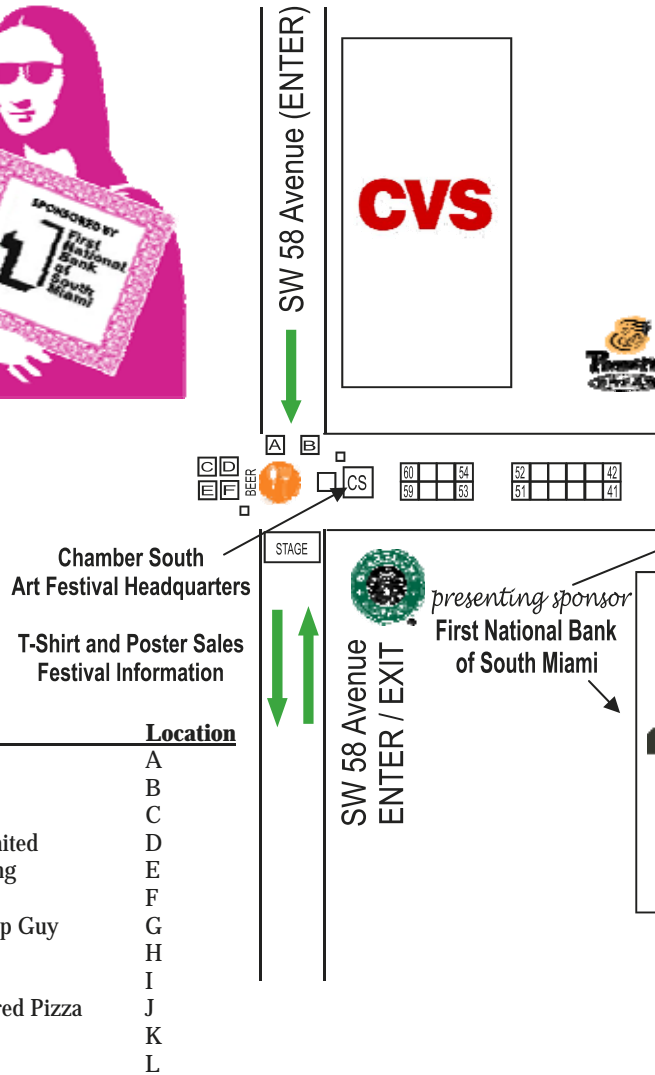

Chamber South's 40th Ann Novembe

Food Vendor	Location
Native Conch	A
Greek Flame Food	B
Dot's Thai Land Food	C
Victoria's Flavors Unlimited	D
Farm Fresh Corn Roasting	E
CrepeMaker	F
Mr. Smoothie • The Wrap Guy	G
Cinnamon Horn Rolls	H
Coral Gables Kiwanis	I
Jack's Famous Wood Fired Pizza	J
Mt. View Kettle Korn	K
Just Desserts	L

Presented by
First National Bank

THANKS TO OUR SPONSORS

Thank you to all of our Sponsors and a big Thanks to our Presenting Sponsor **First National Bank of South Miami** and our wonderful Volunteers!

With Special Thanks to:

City of South Miami
South Miami Police Department
South Miami Public Works Department
Country Inn & Suites
Courtyard Marriott Dadeland
Comfort Suites
Hotel Indigo
Miami Marriott Dadeland
Miami-Dade County Department
of Cultural Affairs & Tourist Dev. Council
Minuteman Press-Program Printer
Vista Color-Poster Printer
Brooks Reid-Video

Sponsors

On the Avenue Marketing
Coral Gables Acupuncture
Mrs. Page Consultants
Costco Wholesale
Frames USA
Bailey Chiropractic Life Center
Credomatic
Florida Blue
Crushable Seagrass Hats
Miami-Dade Expressway Authority

Our Advertising Partners

Comcast Cable
101.5 FM
ClearChannel
Miami Herald
El Nuevo Herald
Community Newspapers
New Times
SOMI Mag
WMCU & WKAT 1360 AM