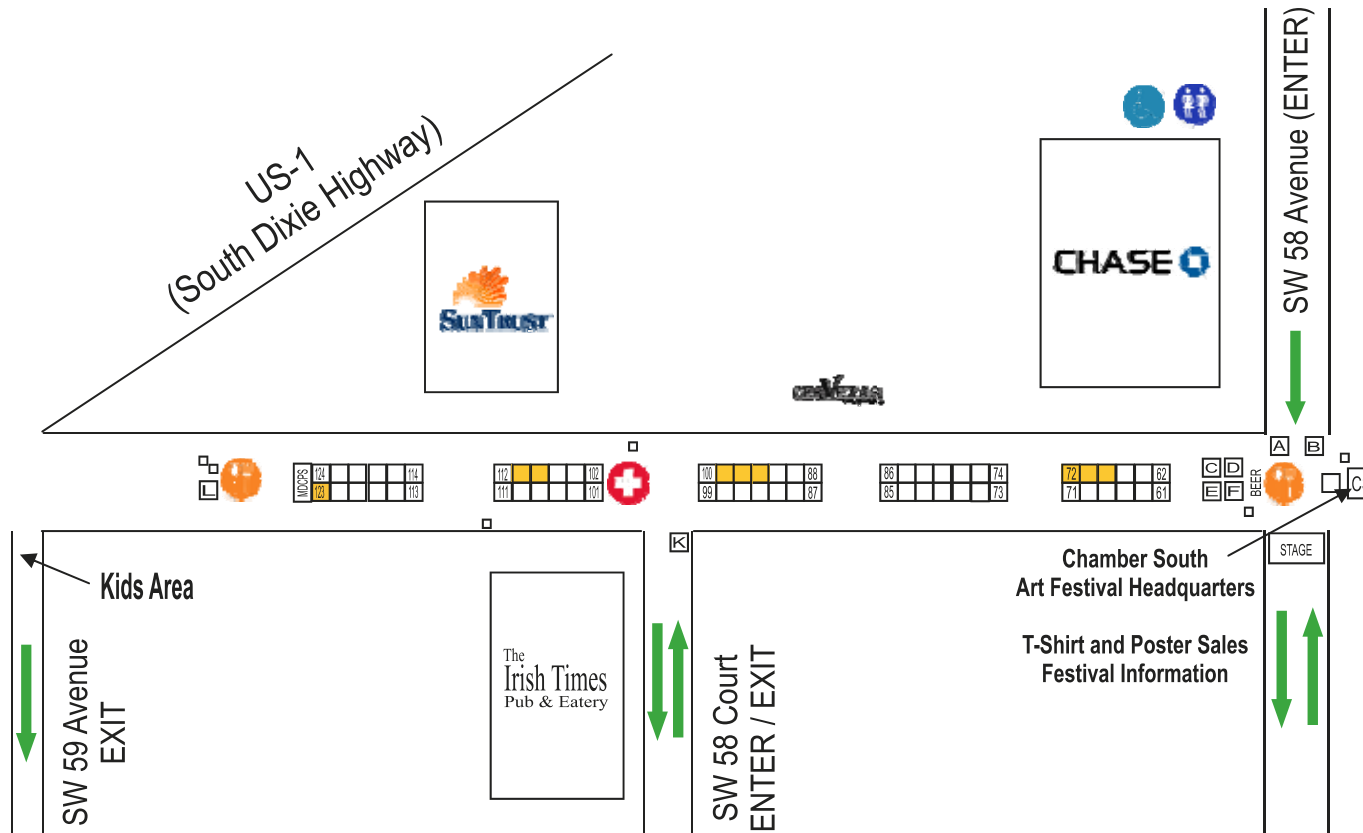

Chamber South's 40th Annual South Miami Art Festival November 5-6, 2011

<u>Food Vendor</u>	<u>Location</u>
Native Conch	A
Greek Flame Food	B
Dot's Thai Land Food	C
Victoria's Flavors Unlimited	D
Farm Fresh Corn Roasting	E
CrepeMaker	F
Mr. Smoothie • The Wrap Guy	G
Cinnamon Horn Rolls	H
Coral Gables Kiwanis	I
Jack's Famous Wood Fired Pizza	J
Mt. View Kettle Korn	K
Just Desserts	L

<u>Sponsor</u>	<u>Space No.</u>
First National Bank of South Miami	FNBSM
Beer Vendor	Beer
Bailey Chiropractic Life Center	94
Coral Gables Acupuncture	108
Costco Wholesale	70
Credomatic	110
Crushable Seagrass Hats	123
Frames USA	CS
Florida Blue	68
Miami-Dade Expressway Authority	72
Mrs. Page Consultants	98
On the Avenue Marketing	96

Presented by
First National Bank of South Miami